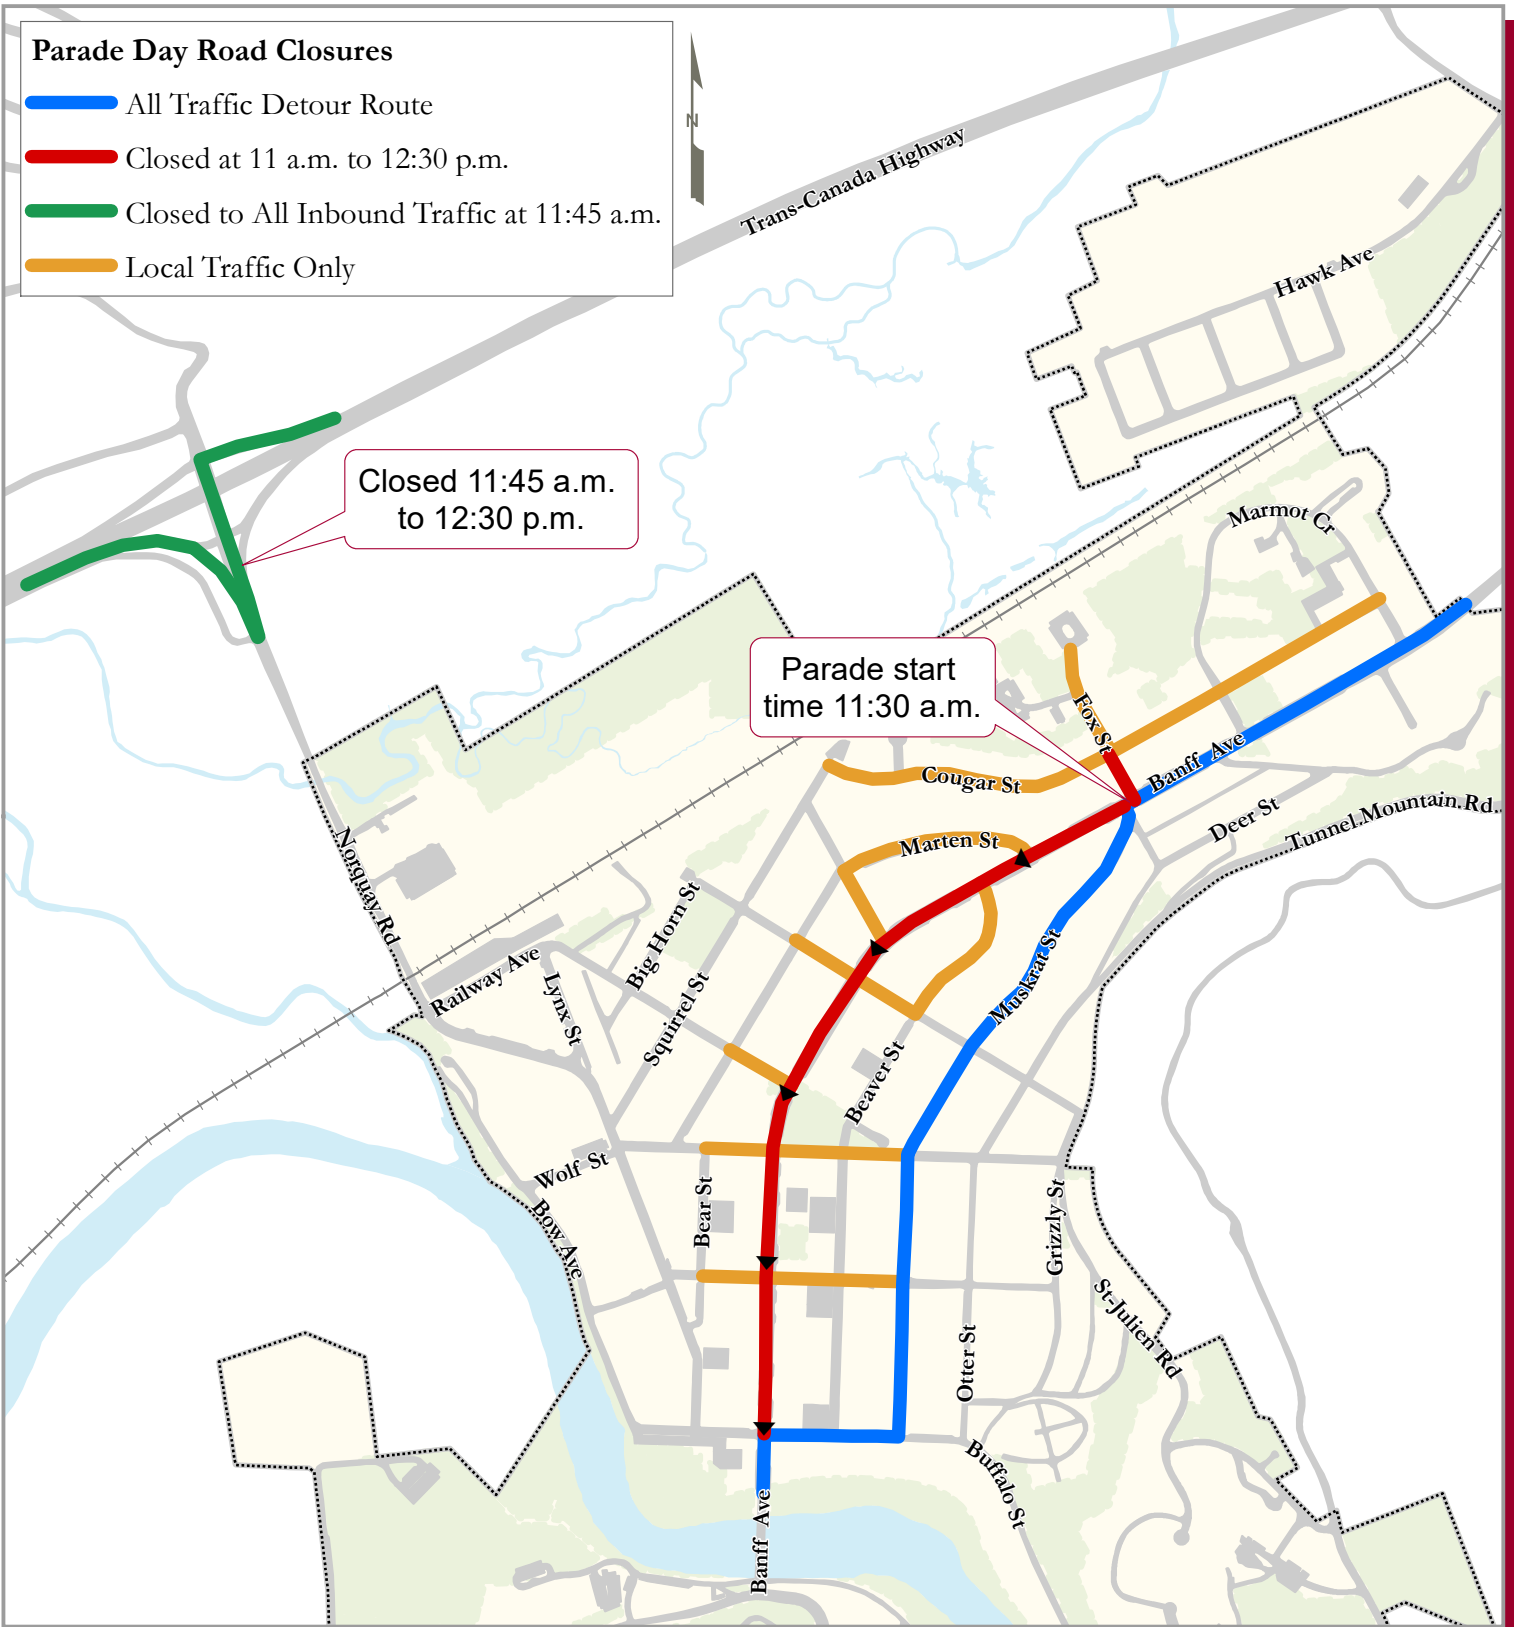

Parade Day Road Closures

- █ All Traffic Detour Route
- █ Closed at 11 a.m. to 12:30 p.m.
- █ Closed to All Inbound Traffic at 11:45 a.m.
- █ Local Traffic Only

Town of Banff Canada Day Parade Road Closures