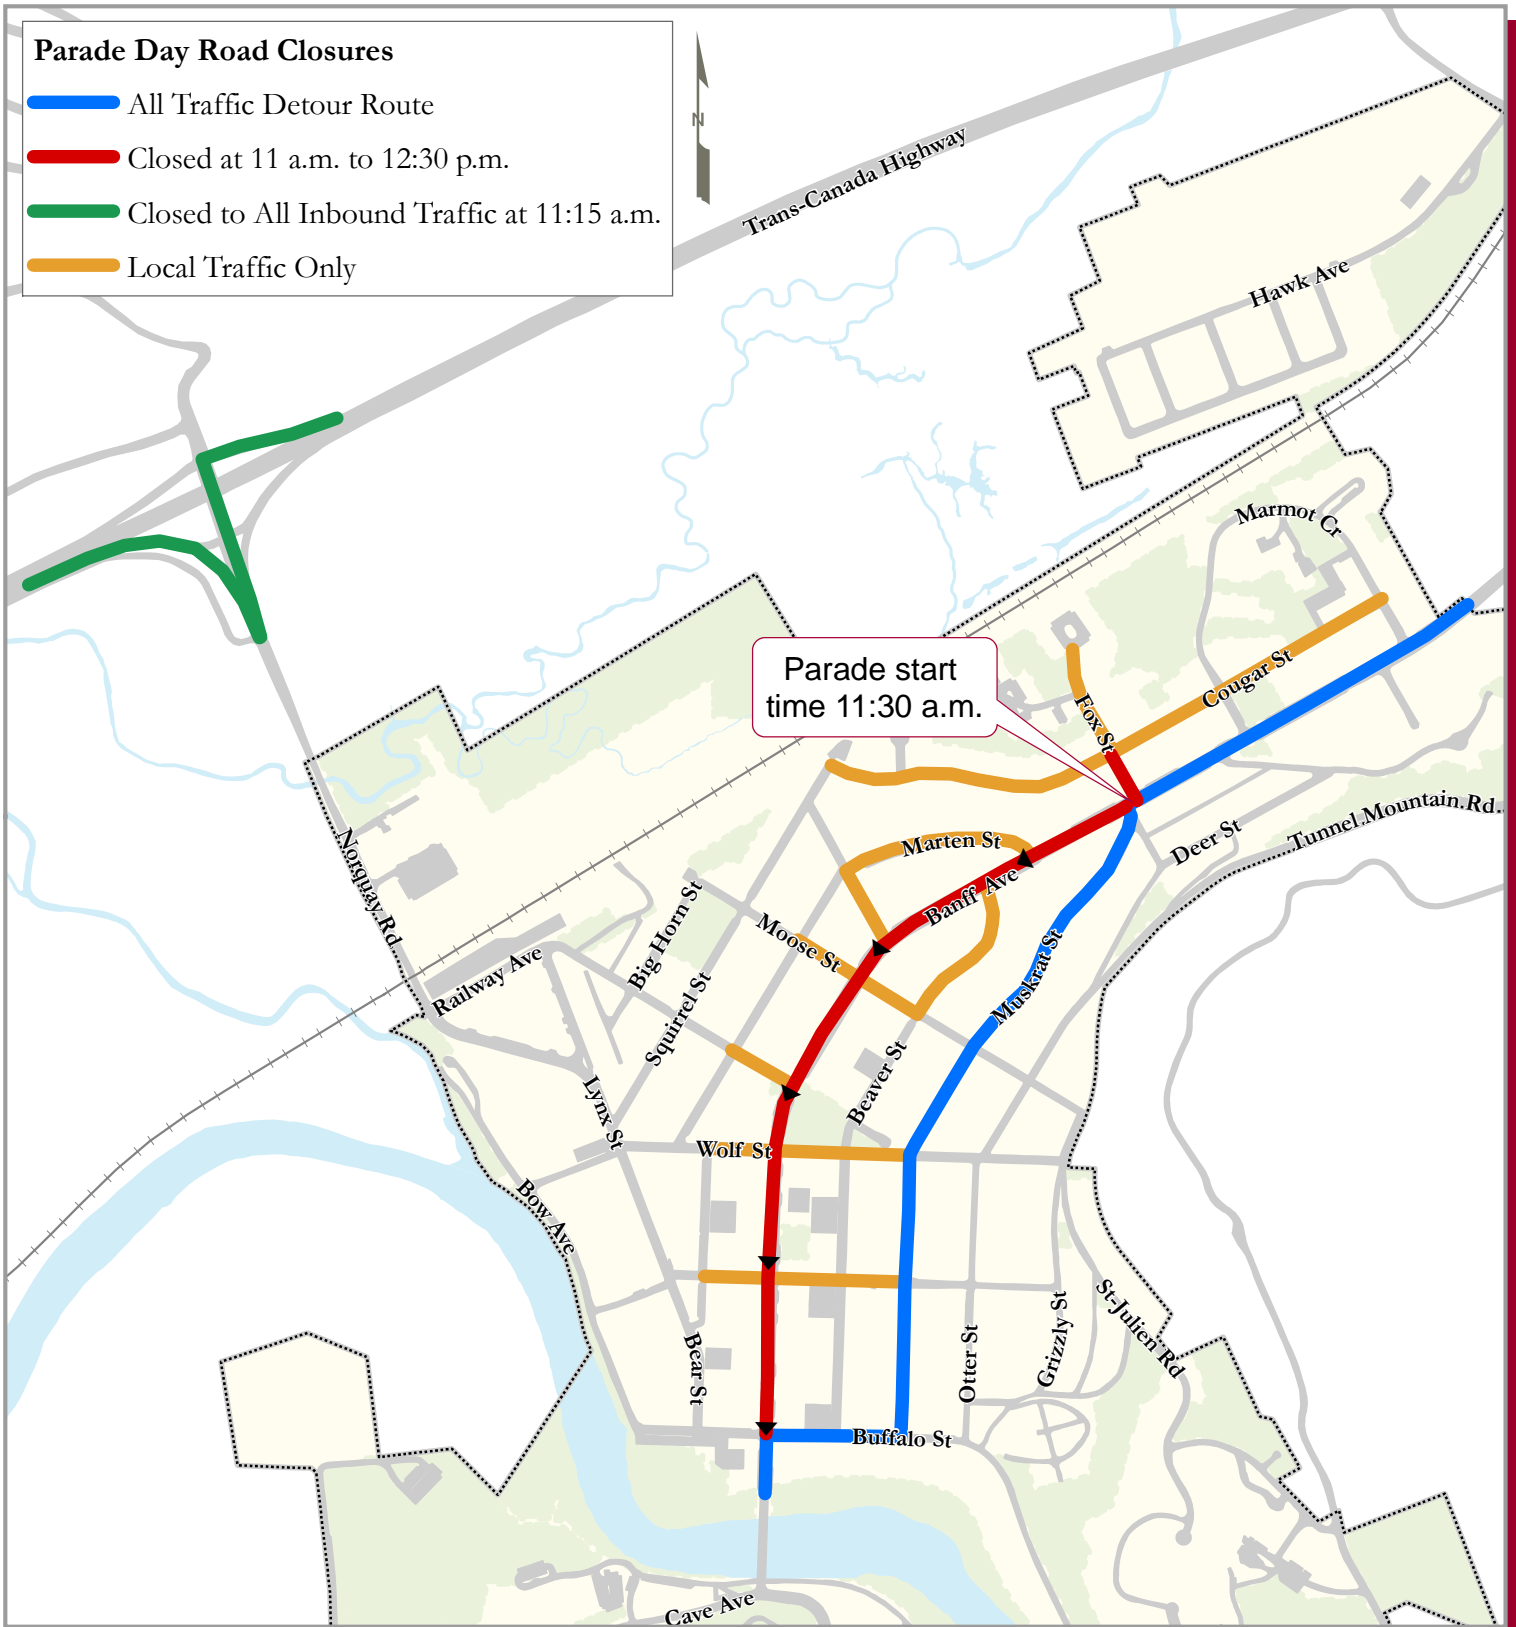

Parade Day Road Closures

- █ All Traffic Detour Route
- █ Closed at 11 a.m. to 12:30 p.m.
- █ Closed to All Inbound Traffic at 11:15 a.m.
- █ Local Traffic Only

Town of Banff Canada Day Parade Road Closures