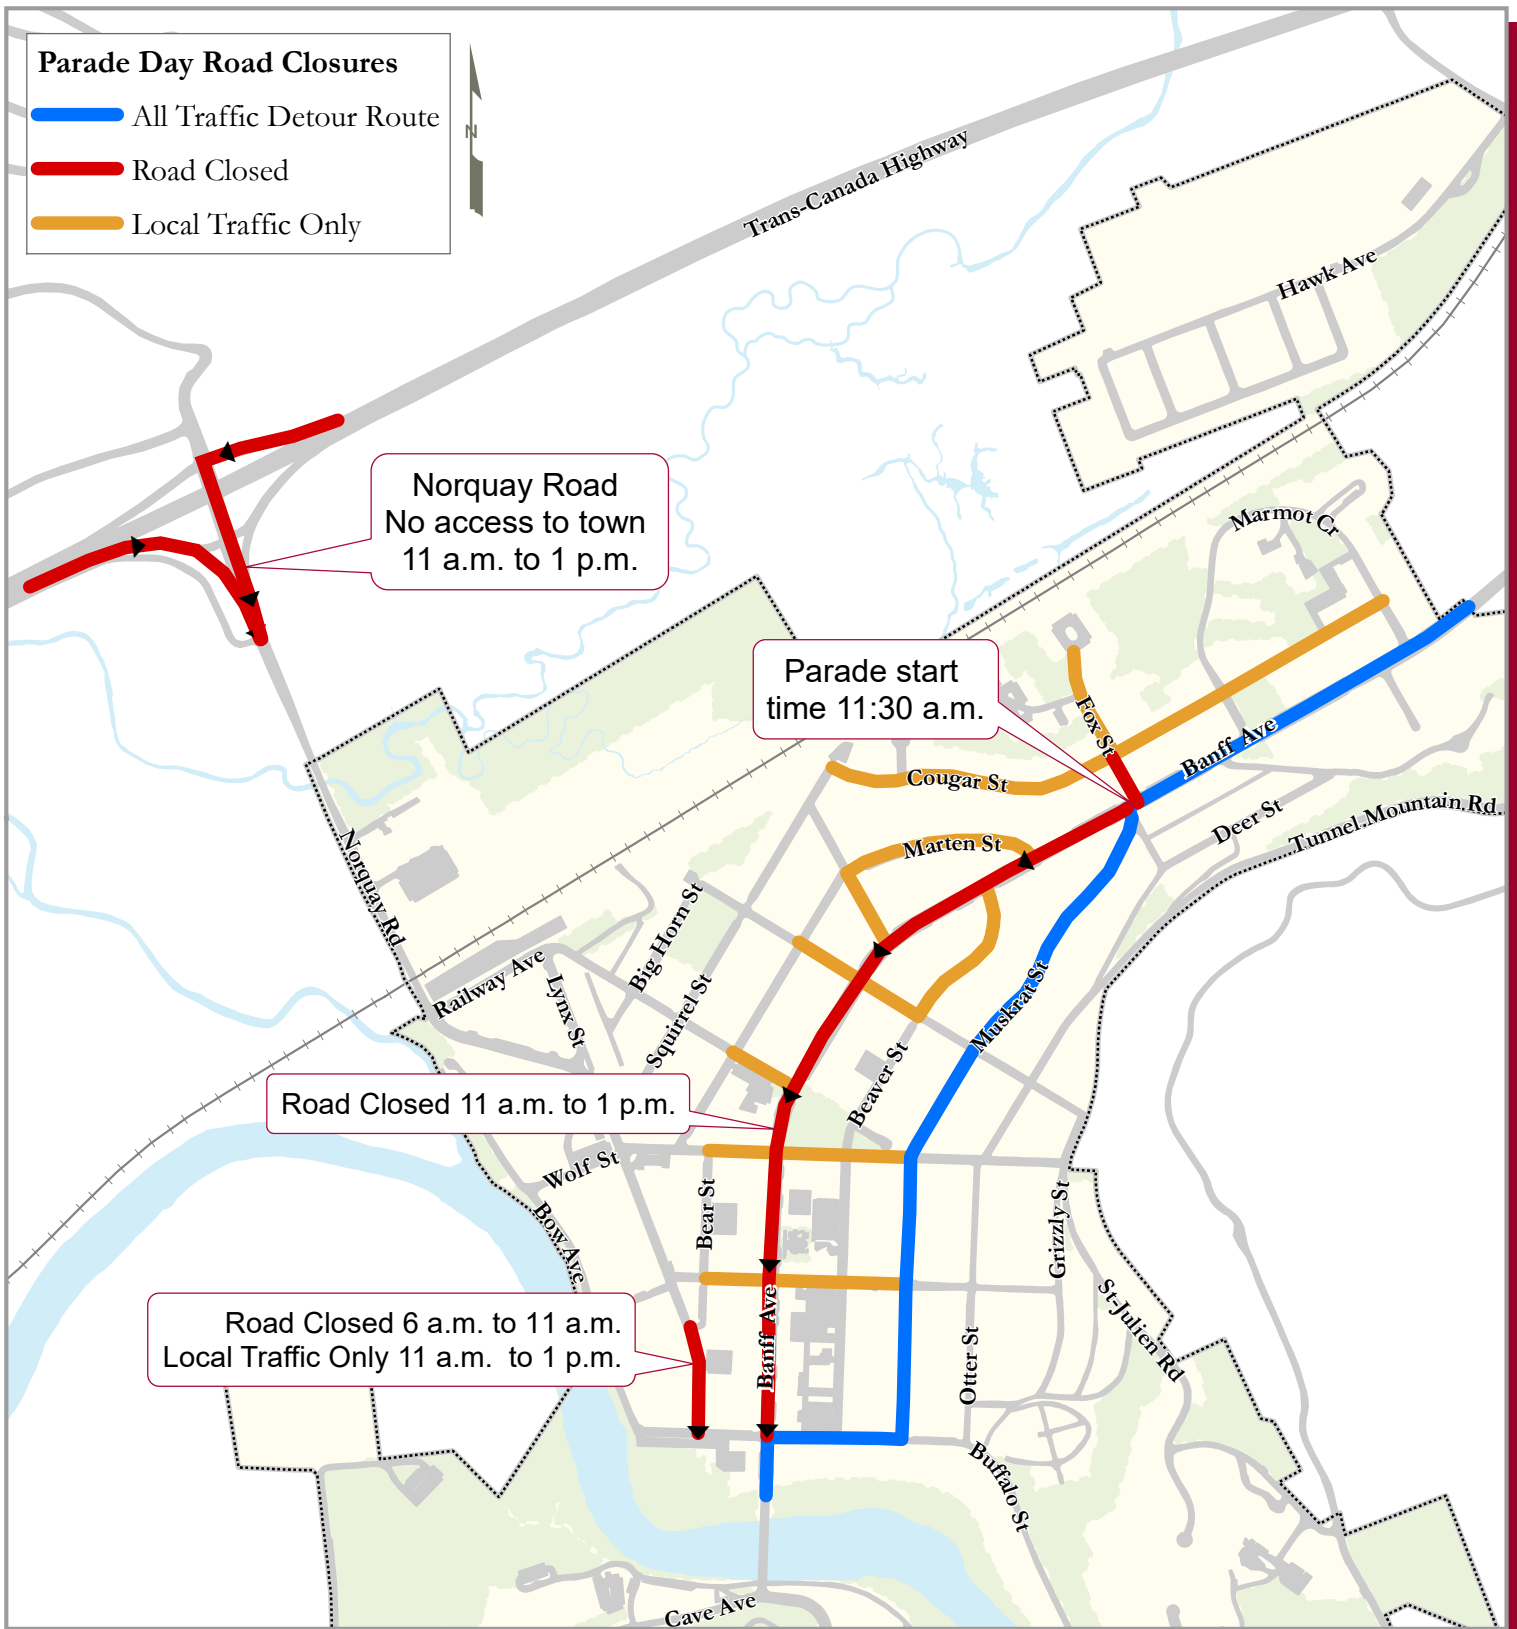

Parade Day Road Closures

- All Traffic Detour Route
- Road Closed
- Local Traffic Only

Town of Banff Canada Day Parade Road Closures