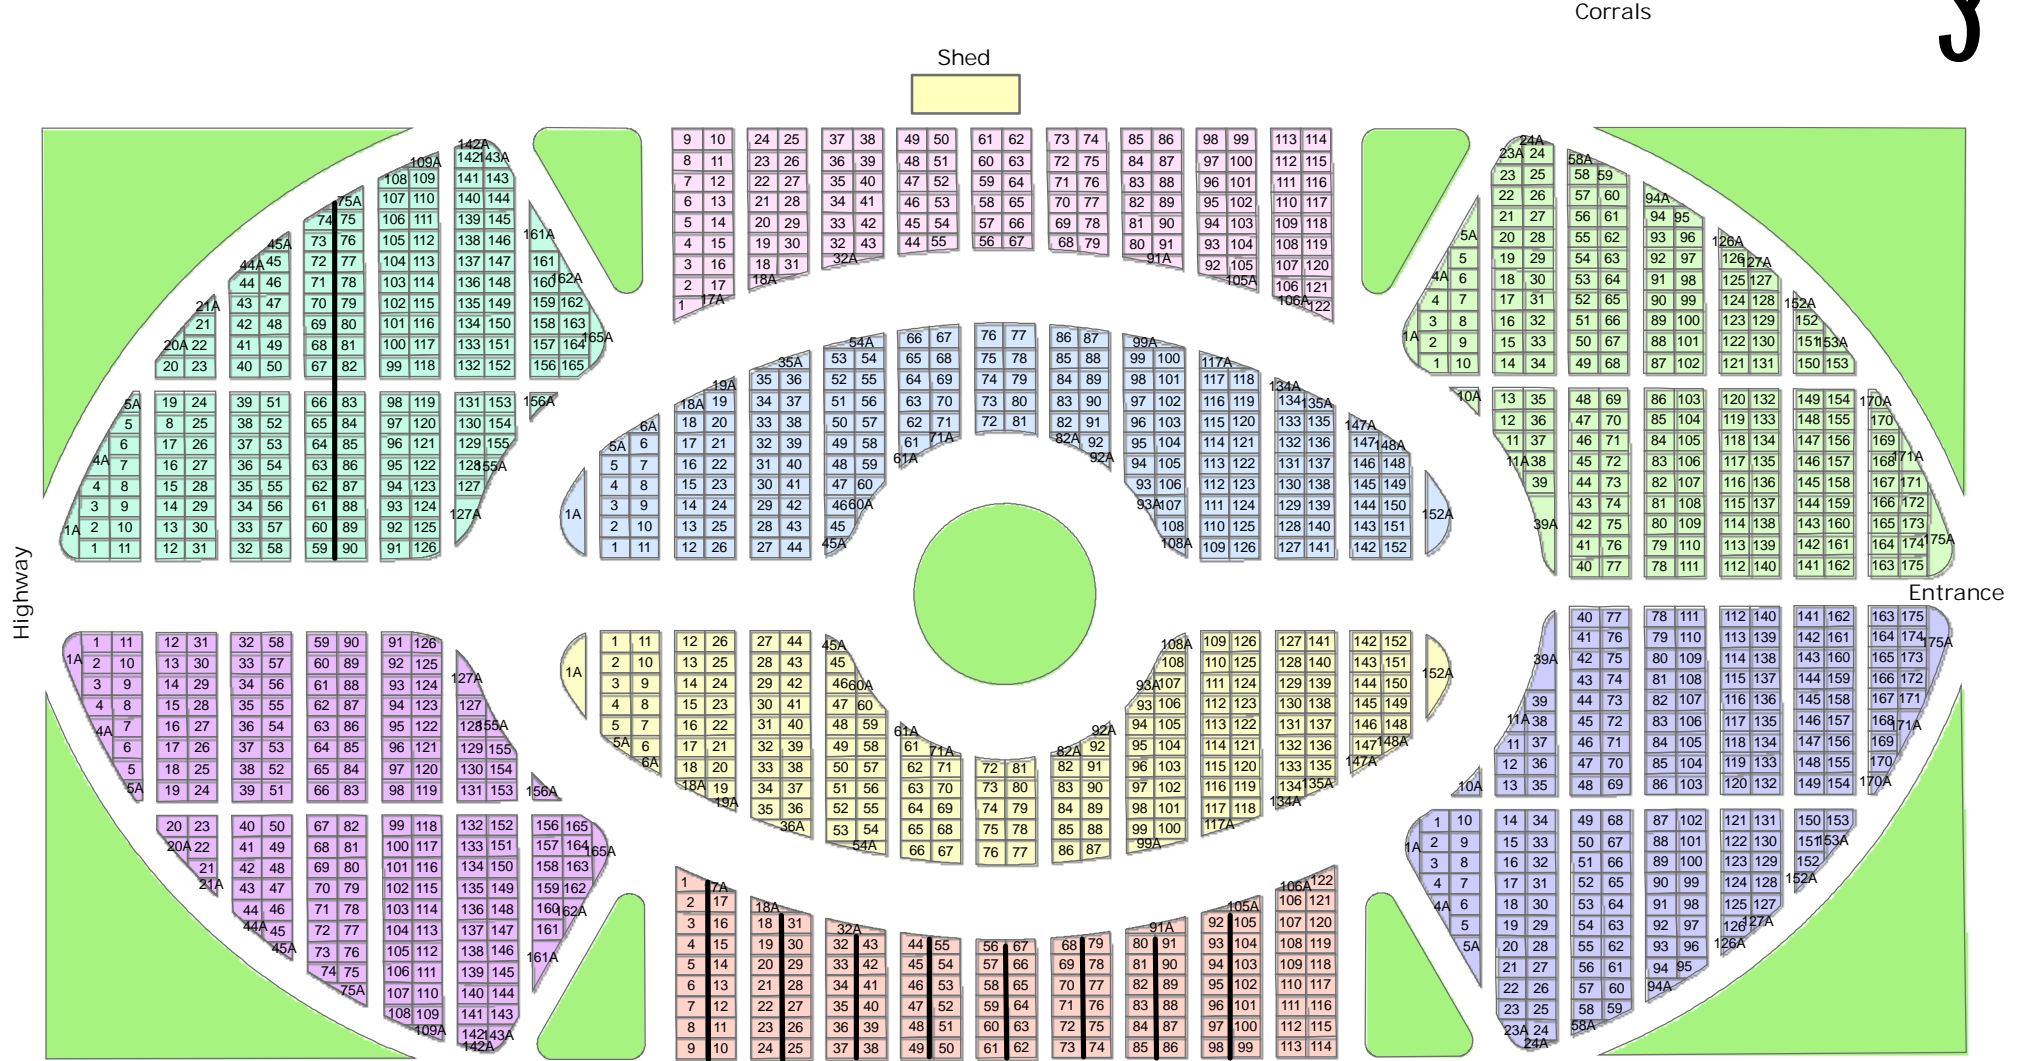

# Mountain View Cemetery

Highway

Entrance

Town of Banff

Operations Office

120 Hawk Ave

(403) 762-1240

## Section